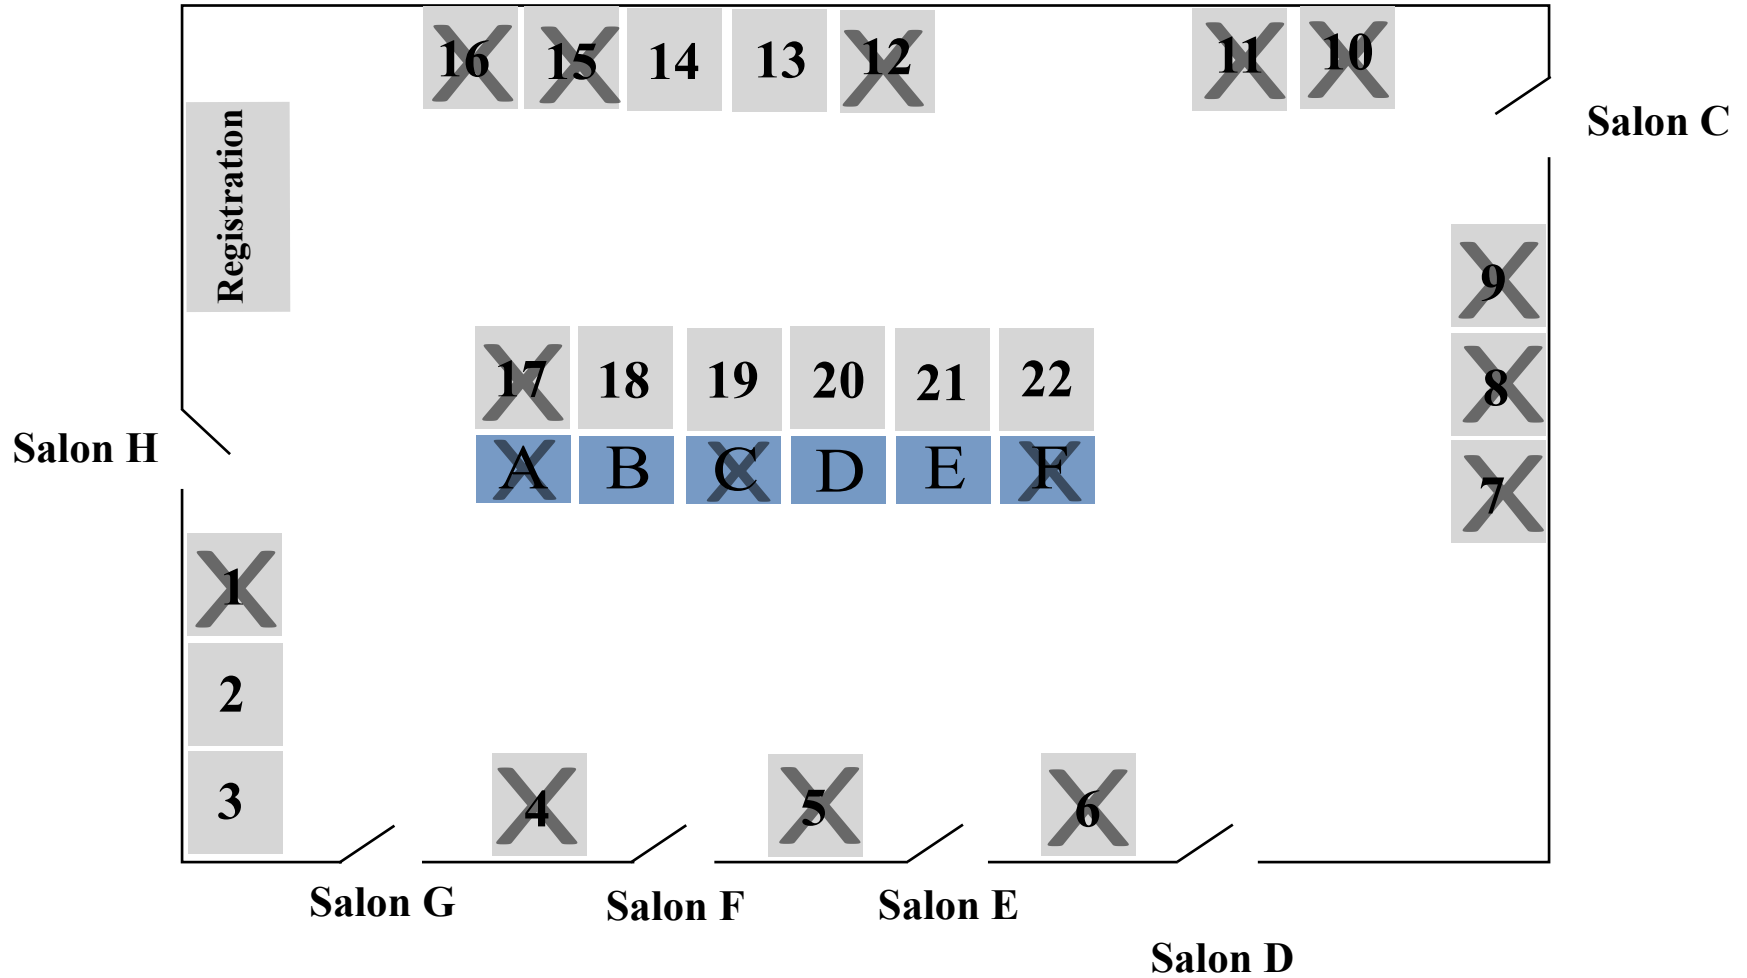

2017 National Forum on Character Education

EXHIBIT HALL FLOOR PLAN

Crystal Gateway Marriott
1700 Jefferson Davis Hwy
Arlington, VA