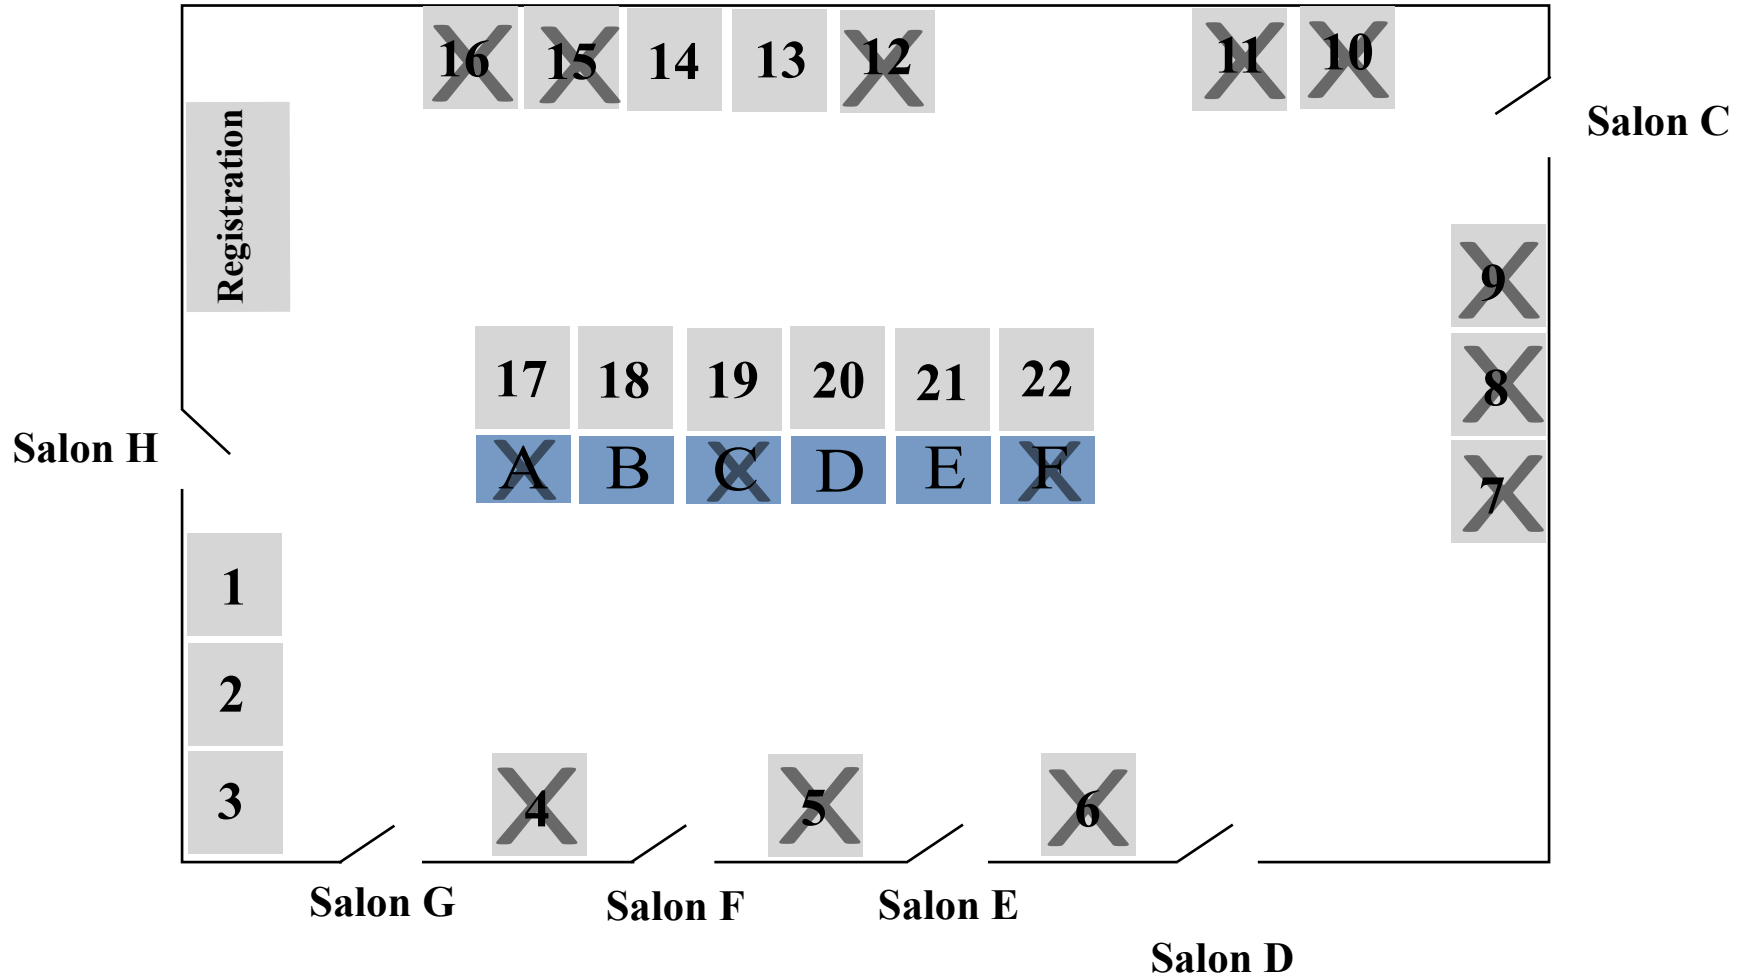

2017 National Forum on Character Education

EXHIBIT HALL FLOOR PLAN

Crystal Gateway Marriott
1700 Jefferson Davis Hwy
Arlington, VA